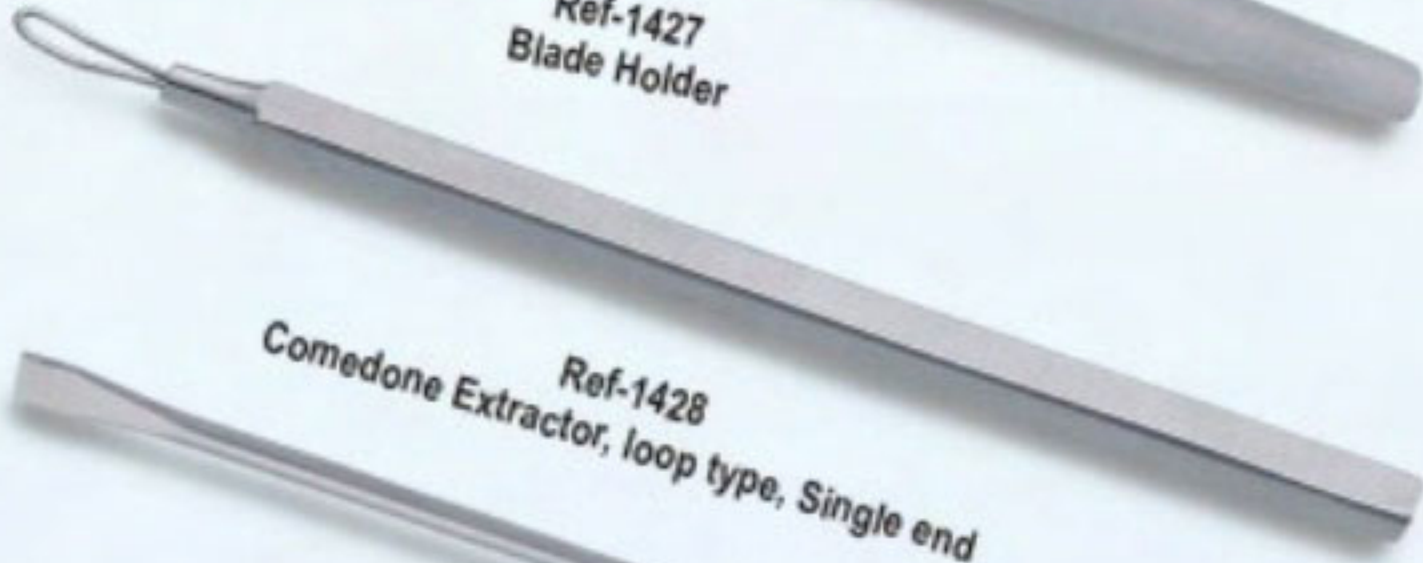

Ref-1424  
Pterygium remover 6"

Ref-1425  
Skin care tool

Ref-1426  
Blade Holder

Ref-1427  
Blade Holder

Ref-1428  
Comedone Extractor, loop type, Single end

Ref-1429  
Cuticle Pusher two sided

Ref-1430  
Cuticle Pusher Single ended