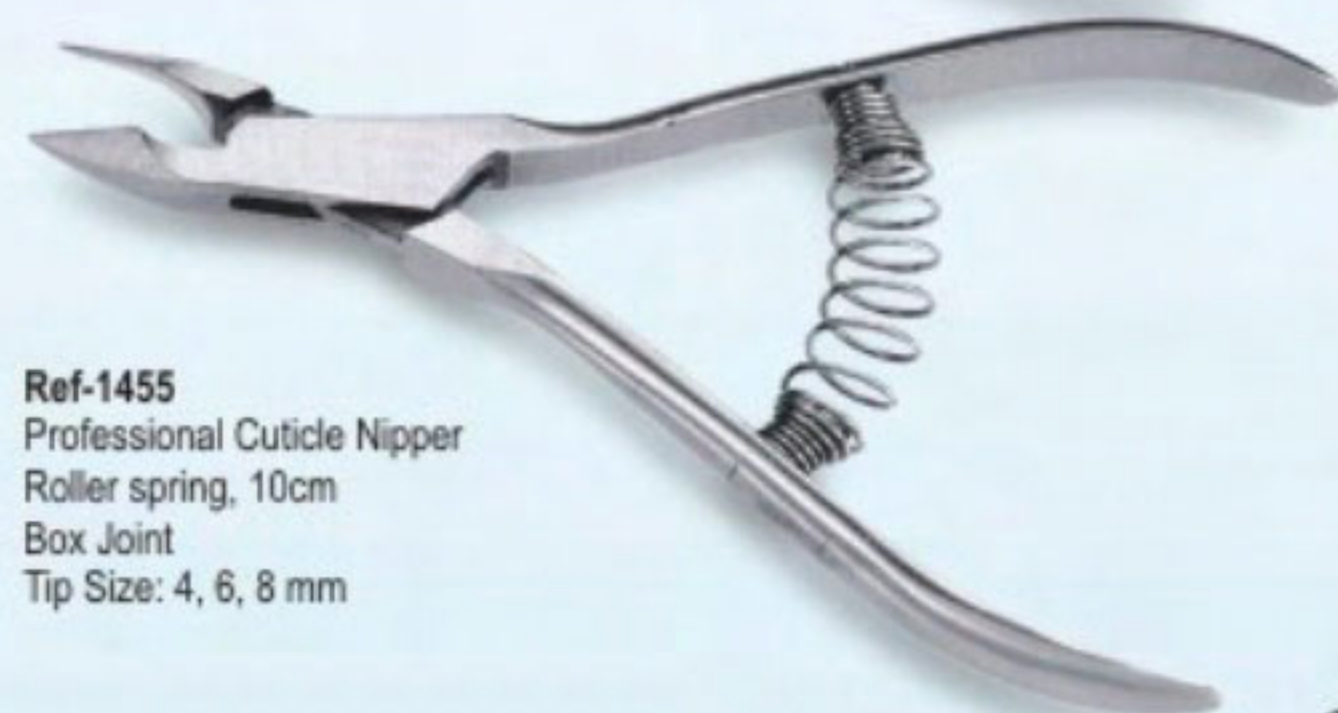

Ref-1454
Professional Cuticle Nipper
single spring, 10 cm
Box Joint
Tip Size: 4, 6, 8, 10 mm

Ref-1455
Professional Cuticle Nipper
Roller spring, 10cm
Box Joint
Tip Size: 4, 6, 8 mm