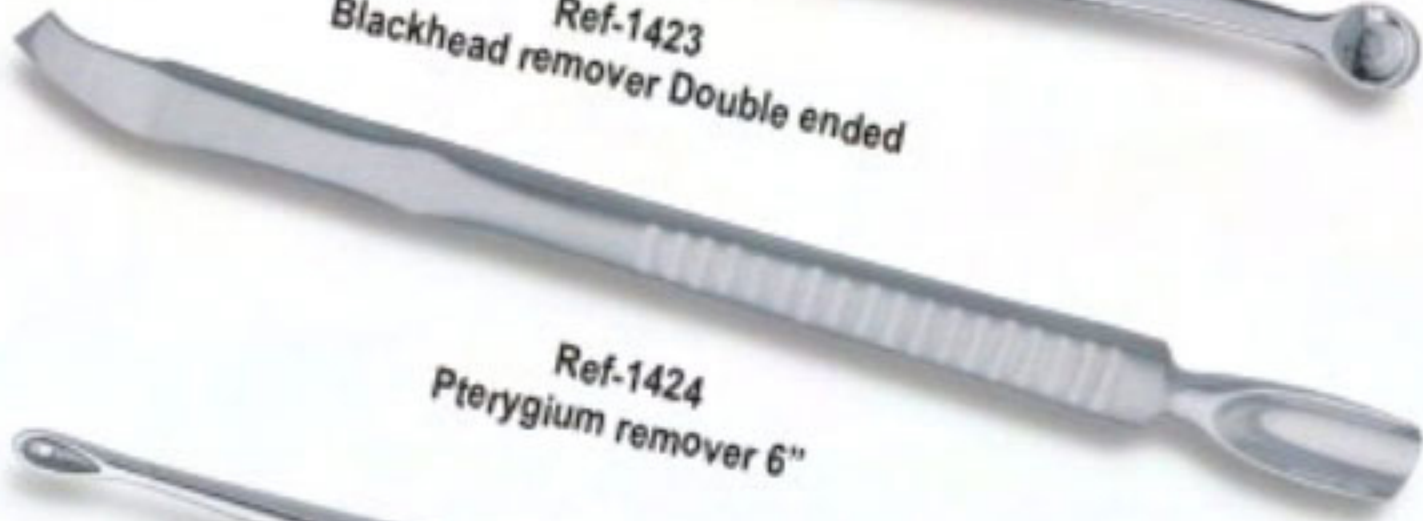

Ref-1424  
Pterygium remover 6"

Ref-1425  
Skin care tool

Ref-1426  
Blade Holder

Ref-1427  
Blade Holder

Ref-1428  
Comedone Extractor, loop type, Single end

Ref-1429  
Cuticle Pusher two sided

Ref-1430  
Cuticle Pusher Single ended