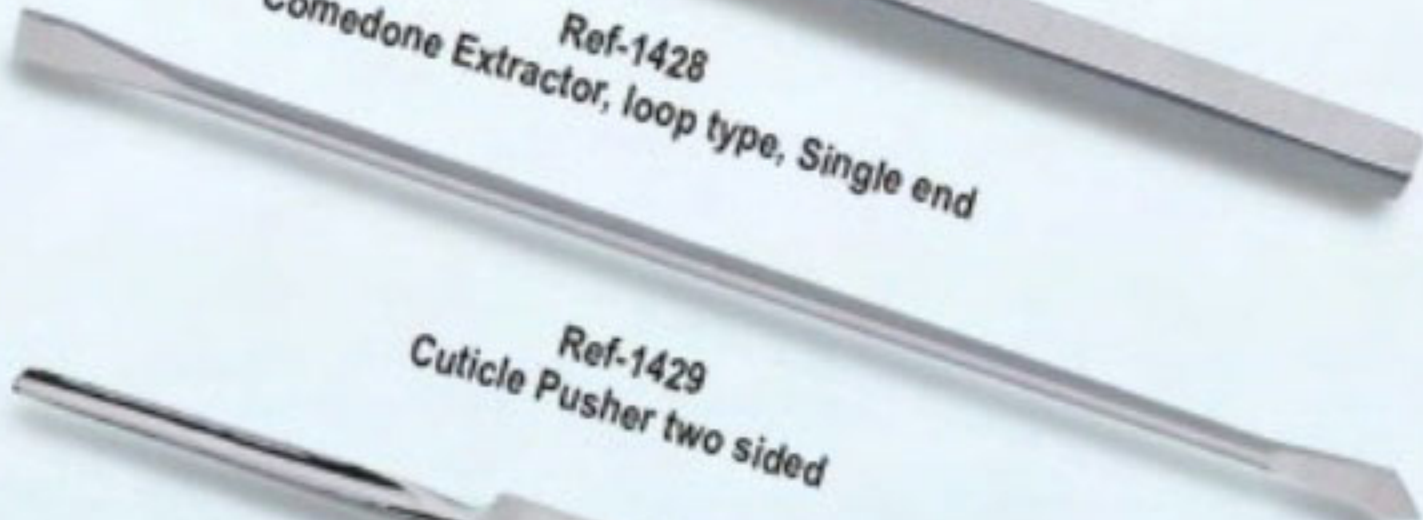

Ref-1424  
Pterygium remover 6"

Ref-1425  
Skin care tool

Ref-1426  
Blade Holder

Ref-1427  
Blade Holder

Ref-1428  
Comedone Extractor, loop type, Single end

Ref-1429  
Cuticle Pusher two sided

Ref-1430  
Cuticle Pusher Single ended