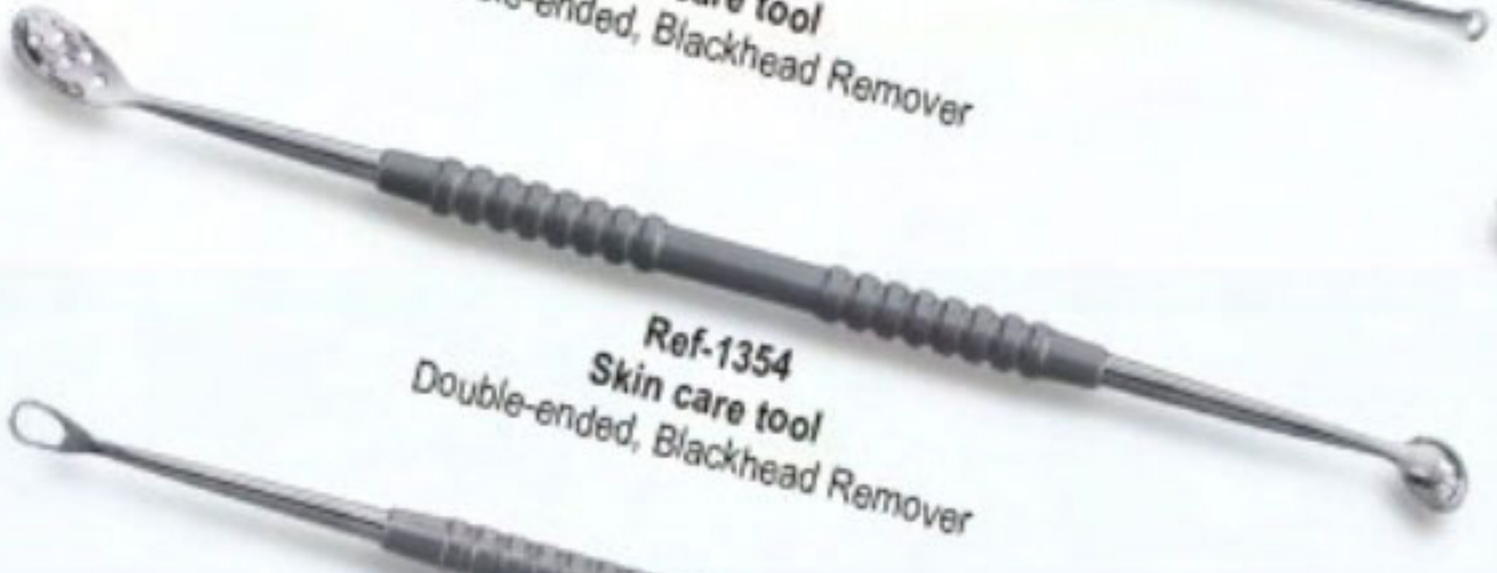

Ref-1355
Skin care tool
Double-ended, Blackhead Remover